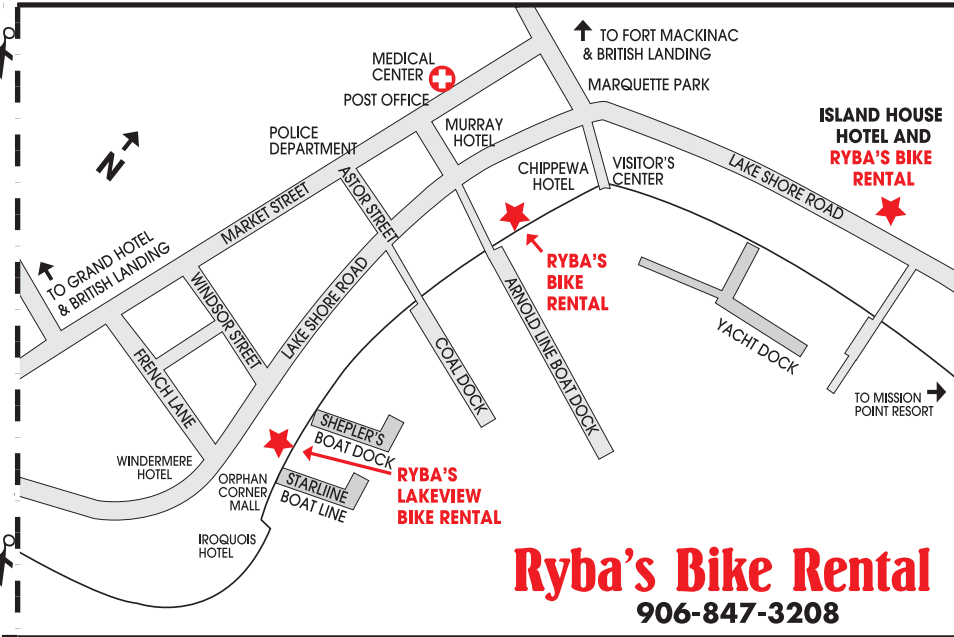

Ryba's Bike Rental

DISCOUNT COUPON

\$1 OFF the 2nd full hour of rental

REDEEM AT 3 LOCATIONS

RYBA'S LAKEVIEW

Between Starline and Shepler's Docks

RYBA'S:

Near Arnold Dock

RYBA'S ISLAND HOUSE

In front of Island House Hotel

906-847-3208

ONE COUPON GOOD FOR ENTIRE FAMILY

Ryba's Bike Rental
906-847-3208